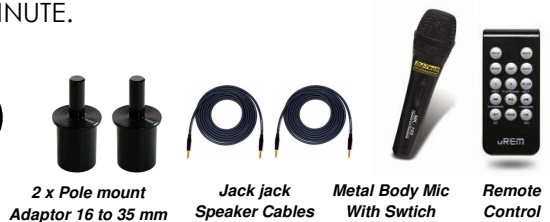

INCLUDED

Specifications are subject to change without prior notices